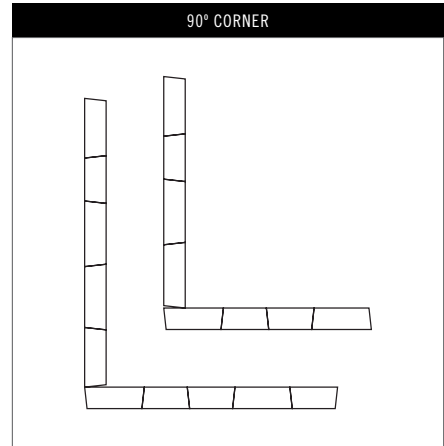

PRODUCT SPECIFICATIONS

Small Rectangle

5 8 1/8 x 5 1/4 x 8/4 x 18 x 8

Medium Rectangle

10 1/2 x 5 1/4 x 8

Large Rectangle

15 5/8 x 5 1/4 x 8

X Large Rectangle

18 x 5 1/4 x 8

ANGLIA EDGER LAYING GUIDE

For more pattern options visit belgard.com/products/finishing_touche

NOTES

Blank area for notes.

WALL PRODUCT NAME	SQFT/ PALLET	# OF LAYERS	PIECES/ PALLET	WEIGHT/PALLET (LBS)	UNIT HEIGHT	UNIT FRONT WIDTH	UNIT BACK WIDTH	UNIT DEPTH
ANGLIA EDGER								
8 1/8 x 5 1/4 x 8	-	-	12	-	8	8 1/8	-	5 1/4
10 1/2 x 5 1/4 x 8	-	-	12	-	8	10 1/2	-	5 1/4
15 5/8 x 5 1/4 x 8	-	-	12	-	8	15 5/8	-	5 1/4
18 x 5 1/4 x 8	-	-	24	-	8	18	-	5 1/4
Total	69.75	3	60	2720	N/A	N/A	-	N/A