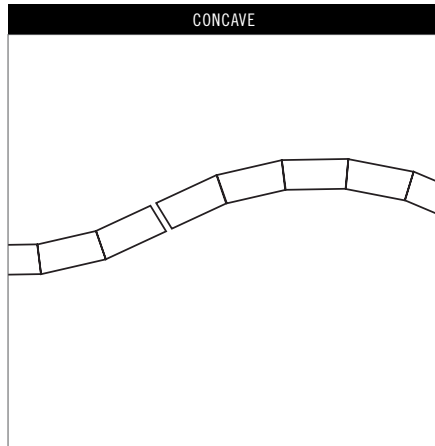

ANGLIA EDGER®

Edger

PEDESTRIAN	LIGHT TRAFFIC	REGULAR TRAFFIC	HEAVY TRAFFIC	PERMEABLE	ADA	COLORGARD PROCESS	TEXTUREGARD PROCESS	FINISHES					
								SHOT BLAST	SHOT BLAST SEALED	GROUND FACE	GROUND FACE SEALED	SMOOTH	TUMBLLED/ ANTIQUED
✓	✓												

PRODUCT SPECIFICATIONS

Small Rectangle

5 8 1/8 x 5 1/4 x 8/4 x 18 x 8

Medium Rectangle

10 1/2 x 5 1/4 x 8

Large Rectangle

15 5/8 x 5 1/4 x 8

X Large Rectangle

18 x 5 1/4 x 8

ANGLIA EDGER LAYING GUIDE

For more pattern options visit belgard.com/products/finishing_touche

NOTES

Blank area for notes.

WALL PRODUCT NAME	SQFT/ PALLET	# OF LAYERS	PIECES/ PALLET	WEIGHT/PALLET (LBS)	UNIT HEIGHT	UNIT FRONT WIDTH	UNIT BACK WIDTH	UNIT DEPTH
ANGLIA EDGER								
8 1/8 x 5 1/4 x 8	-	-	12	-	8	8 1/8	-	5 1/4
10 1/2 x 5 1/4 x 8	-	-	12	-	8	10 1/2	-	5 1/4
15 5/8 x 5 1/4 x 8	-	-	12	-	8	15 5/8	-	5 1/4
18 x 5 1/4 x 8	-	-	24	-	8	18	-	5 1/4
Total	69.75	3	60	2720	N/A	N/A	-	N/A