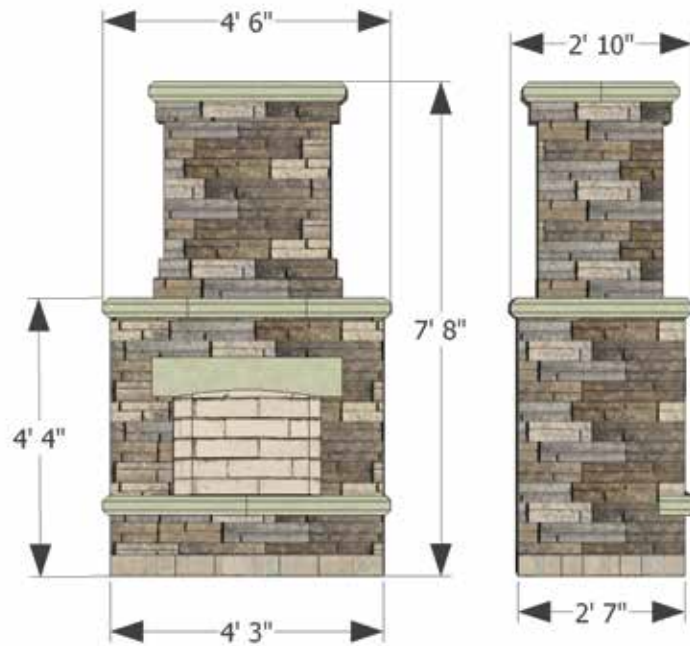

70300791

Bordeaux Builder Wood Fireplace
Colors: Lamina Sienna/
Cordova Stone Buff Base + Top

13070014

Bordeaux Builder Wood Fireplace
Colors: Lamina Sienna/
Cordova Stone Midnight Base + Top

Approximate Weight:
Bottom Unit-2850 lbs.
Top Unit-1320 lbs.

Rough Dimensions:
2' 7"D x 4' 3"W x 8'H

36" wood burning fireplace can be converted to a vented gas unit on-site.

WOOD BOXES

13140001

Bordeaux Wood Boxes (Pair)
Colors: Lamina Sienna/Cordova Stone Buff

13140020

Bordeaux Wood Boxes (Pair)
Colors: Lamina Sienna/Cordova Stone Midnight

Approximate Weight:
3070 lbs.

Rough Dimensions:
2' 1 1/4"D x 3' 3"W x 3' 1"H

BORDEAUX SERIES

BRICK OVEN & GRILL ISLAND SPECIFICATIONS