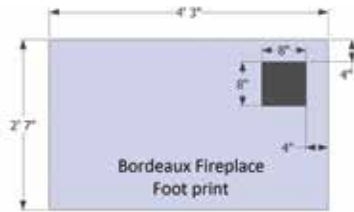

BORDEAUX SERIES

FIREPLACE

Rough Dimensions:
2' 7"D x 4' 3"W x 7' 8"H

WOOD BOXES

Rough Dimensions:
2' 1 1/4"D x 3' 3"W x 3' 1"H

main body color

accent color

AVAILABLE COLORS

70300791

Bordeaux Builder Wood Fireplace
Colors: Lamina Sienna/
Cordova Stone Buff Base + Top

13070014

Bordeaux Builder Wood Fireplace
Colors: Lamina Sienna/
Cordova Stone Midnight Base + Top

Approximate Weight:
Bottom Unit-2850 lbs.
Top Unit-1320 lbs.

Rough Dimensions:
2' 7"D x 4' 3"W x 8'H

36" wood burning fireplace can be converted to a vented gas unit on-site.

WOOD BOXES

13140001

Bordeaux Wood Boxes (Pair)
Colors: Lamina Sienna/Cordova Stone Buff

13140020

Bordeaux Wood Boxes (Pair)
Colors: Lamina Sienna/Cordova Stone Midnight

Approximate Weight:
3070 lbs.

Rough Dimensions:
2' 1 1/4"D x 3' 3"W x 3' 1"H

BORDEAUX SERIES

BRICK OVEN & GRILL ISLAND SPECIFICATIONS