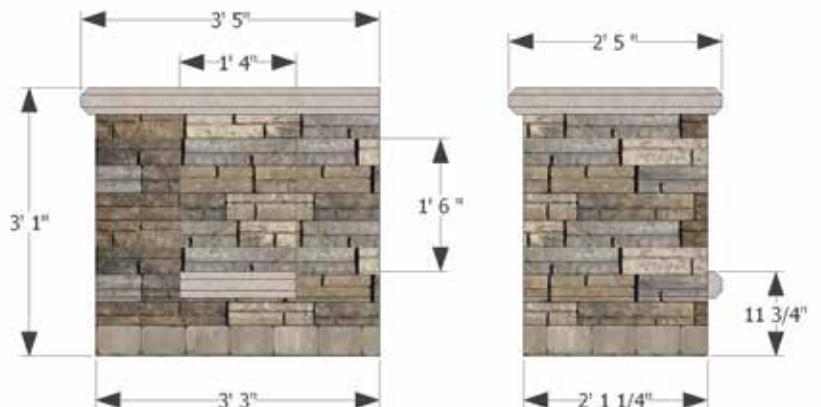

70300791

Bordeaux Builder Wood Fireplace
Colors: Lamina Sienna/
Cordova Stone Buff Base + Top

13070014

Bordeaux Builder Wood Fireplace
Colors: Lamina Sienna/
Cordova Stone Midnight Base + Top

Approximate Weight:
Bottom Unit-2850 lbs.
Top Unit-1320 lbs.

Rough Dimensions:
2' 7"D x 4' 3"W x 8'H

36" wood burning fireplace can be converted to a vented gas unit on-site.

WOOD BOXES

13140001

Bordeaux Wood Boxes (Pair)
Colors: Lamina Sienna/Cordova Stone Buff

13140020

Bordeaux Wood Boxes (Pair)
Colors: Lamina Sienna/Cordova Stone Midnight

Approximate Weight:
3070 lbs.

Rough Dimensions:
2' 1 1/4"D x 3' 3"W x 3' 1"H

BORDEAUX SERIES

BRICK OVEN & GRILL ISLAND SPECIFICATIONS