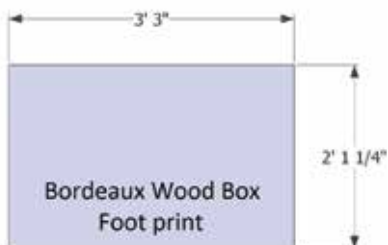

BORDEAUX SERIES

FIREPLACE

Rough Dimensions:
2' 7"D x 4' 3"W x 7' 8"H

WOOD BOXES

Rough Dimensions:
2' 1 1/4"D x 3' 3"W x 3' 1"H

main body color

accent color

AVAILABLE COLORS

70300791

Bordeaux Builder Wood Fireplace
Colors: Lamina Sienna/
Cordova Stone Buff Base + Top

13070014

Bordeaux Builder Wood Fireplace
Colors: Lamina Sienna/
Cordova Stone Midnight Base + Top

Approximate Weight:
Bottom Unit-2850 lbs.
Top Unit-1320 lbs.

Rough Dimensions:
2' 7"D x 4' 3"W x 8'H

36" wood burning fireplace can be converted to a vented gas unit on-site.

WOOD BOXES

13140001

Bordeaux Wood Boxes (Pair)
Colors: Lamina Sienna/Cordova Stone Buff

13140020

Bordeaux Wood Boxes (Pair)
Colors: Lamina Sienna/Cordova Stone Midnight

Approximate Weight:
3070 lbs.

Rough Dimensions:
2' 1 1/4"D x 3' 3"W x 3' 1"H

BORDEAUX SERIES

BRICK OVEN & GRILL ISLAND SPECIFICATIONS