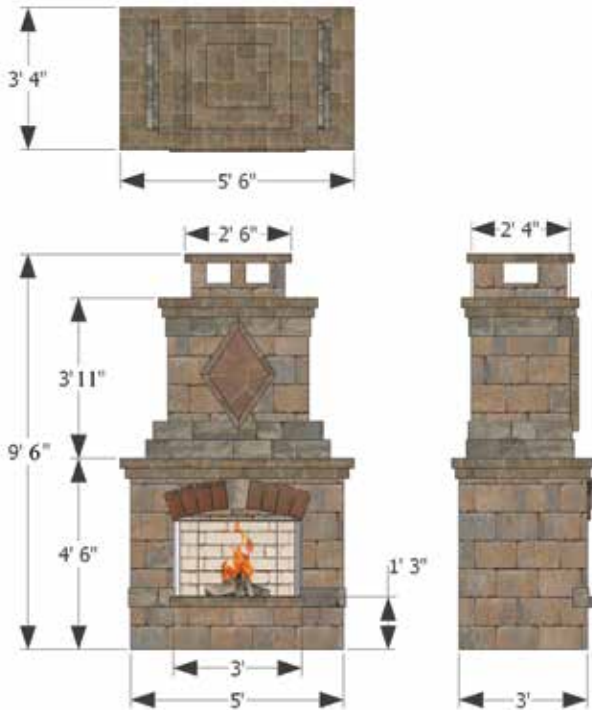

Bristol Arched Hearth
Colors: Weston Gascony Tan/Arbel Ashbury Haze

70580309

Bristol Arched Hearth
Colors: Weston Cotswold Mist/Arbel Brookstone Slate

Approximate Weight:

1180 lbs.

Rough Dimensions:

2'D x 5'W x 11"H