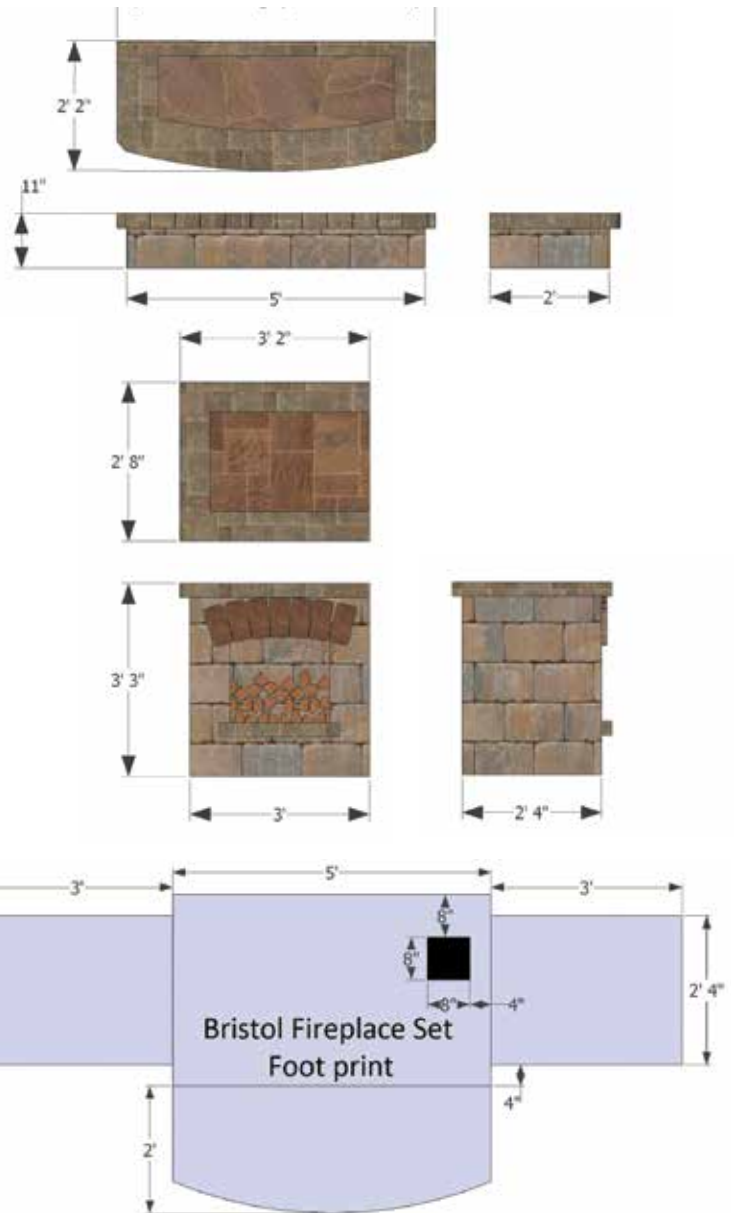

BRISTOL SERIES

FIREPLACE, WOOD BOXES & ARCHED HEARTH SPECIFICATIONS

FIREPLACE

70580261

Bristol Fireplace
Colors: Weston Gascony Tan/
Arbel Ashbury Haze Base + Top

70580312

Bristol Fireplace
Colors: Weston Cotswold Mist/
Arbel Brookstone Slate Base + Top

Approximate Weight:

Bottom Unit-4095 lbs.
Top Unit-3200 lbs.

Rough Dimensions:

3'D x 5'W x 9' 6"H

36" wood burning fireplace can be converted to a vented gas unit on-site.

WOOD BOXES

70580334

Bristol Wood Boxes (Pair)
Colors: Weston Gascony Tan/Urbana Ashbury Haze

70580534

Bristol Wood Boxes (Pair)
Colors: Weston Cotswold Mist/Urbana Brookstone Slate

Approximate Weight Per Pair:

3950 lbs.

Rough Dimensions:

2' 4"D x 3'W x 3' 3"H

ARCHED HEARTH

70580262

Bristol Arched Hearth
Colors: Weston Gascony Tan/Arbel Ashbury Haze

70580309

Bristol Arched Hearth
Colors: Weston Cotswold Mist/Arbel Brookstone Slate

Approximate Weight:

1180 lbs.

Rough Dimensions:

2'D x 5'W x 11"H

*Two stock color combinations.