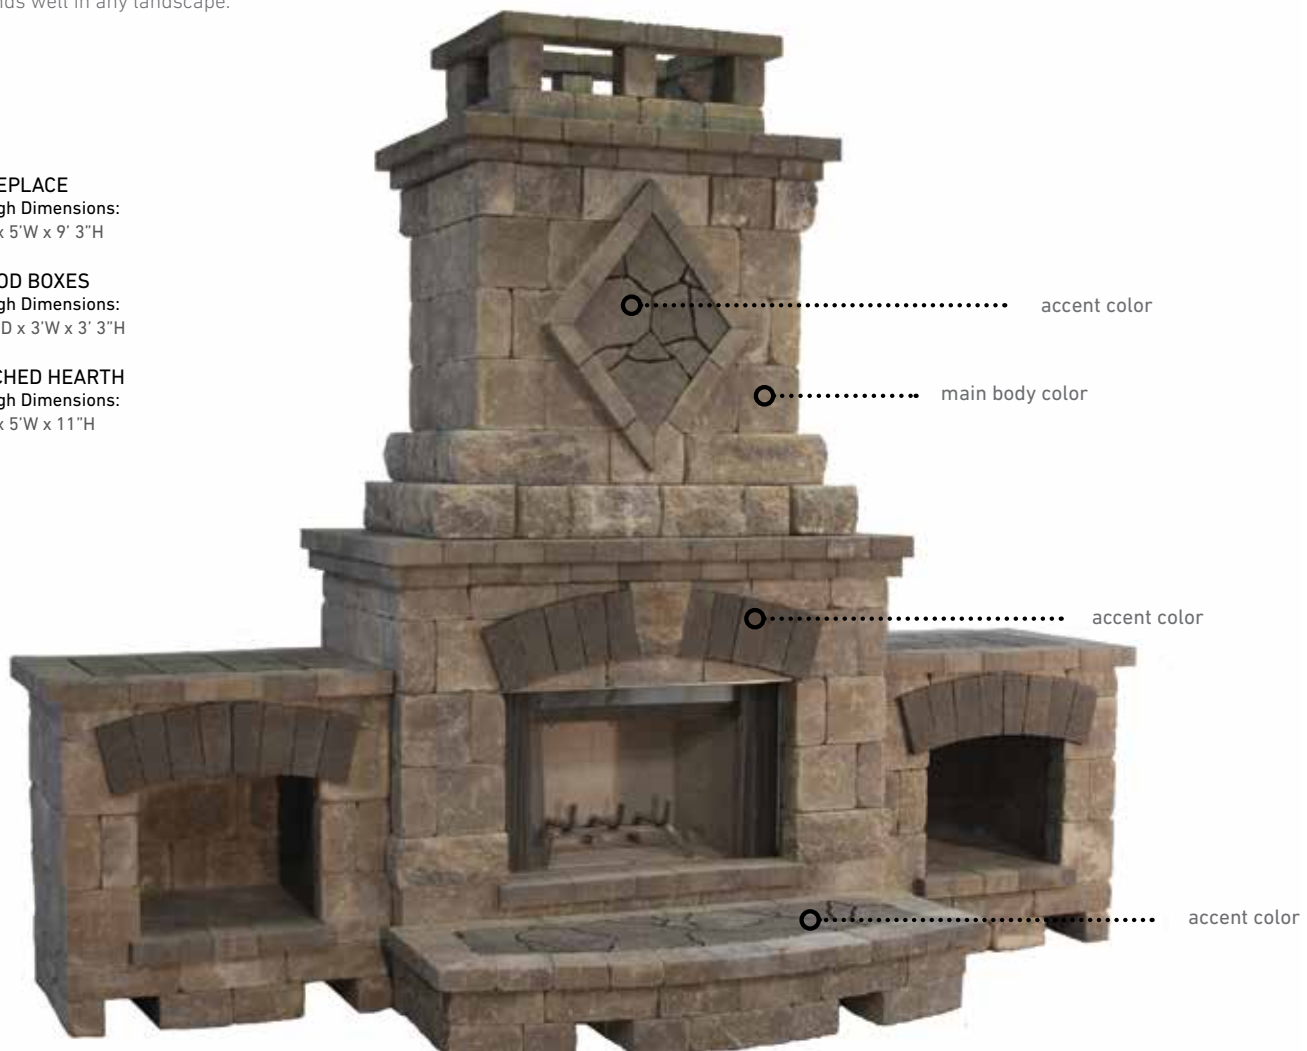

BRISTOL SERIES

A beautiful combination of Weston Wall tumbled block, featuring Arbel® Paver and Urbana® Stone accents. Bristol's rustic look blends well in any landscape.

FIREPLACE

Rough Dimensions:
3'D x 5'W x 9' 3"H

WOOD BOXES

Rough Dimensions:
2' 4"D x 3'W x 3' 3"H

ARCHED HEARTH

Rough Dimensions:
2'D x 5'W x 11"H

AVAILABLE COLORS

MAIN BODY	ACCENT
Gascony Tan	Ashbury Haze
Cotswold Mist	Brookstone Slate

GASCONY TAN

ASHBURY HAZE

COTSWOLD MIST

BROOKSTONE SLATE

BRISTOL SERIES

FIREPLACE

Rough Dimensions:
3'D x 5'W x 9' 3"H

BRICK OVEN

Rough Dimensions:
4'D x 4'W x 8' 5"H

ARCHED HEARTH

Rough Dimensions:
2'D x 5'W x 11"H

WOOD BOXES

Rough Dimensions
Available In:
2' 4"D x 3'W x 3' 3"H

GRILL ISLAND*

Rough Dimensions:
3'D x 6' 4"W x 4' 4"H

BRISTOL SERIES

FIREPLACE, WOOD BOXES & ARCHED HEARTH SPECIFICATIONS