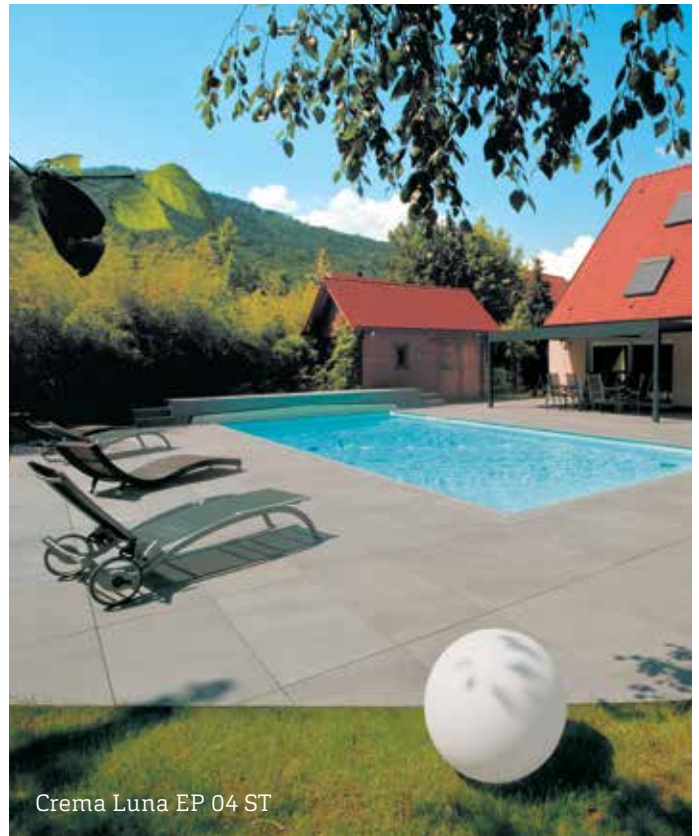

ESPRIT

STONE FINISH

APPLICATIONS

SHAPES & SIZES

23.54" x 23.54" x 3/4"

Crema Luna EP 04 ST

PLEASE NOTE: For vehicular applications, must be a mortar install over a concrete slab.

Spacers are recommended for all porcelain paver installations.